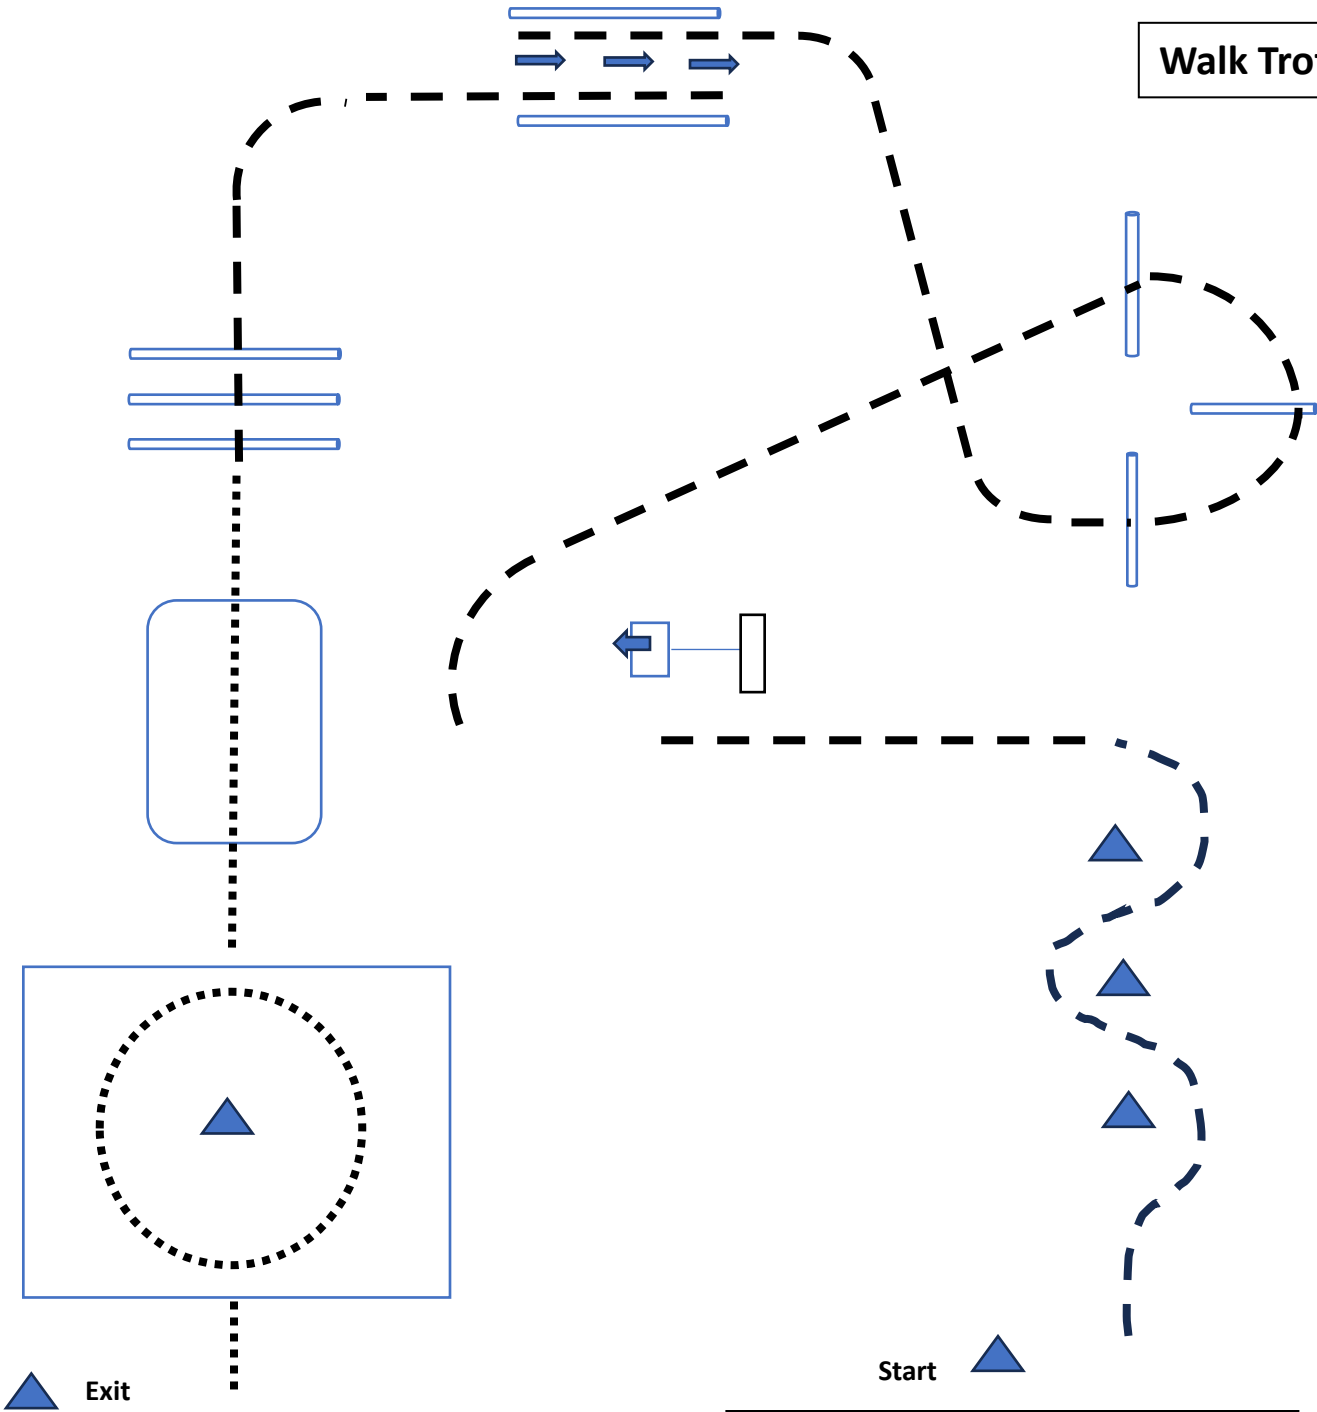

# Walk Trot Trail

▲ Exit

Start ▲

- Start At cone Pick up Jog/trot.
- Jog/trot thru cones as shown and up to mailbox.
- Stop, Check mail.
- Pick up jog/trot and continue over poles and into back up as shown
- Stop, back up.
- Jog/Trot through and over logs as shown
- Transition to walk. Walk over bridge and into box.
- Walk around cone in box to the left
- Exit at walk

Walk	.....
Jog/Trot	- - - - -
Lope/canter	—————
Back	→