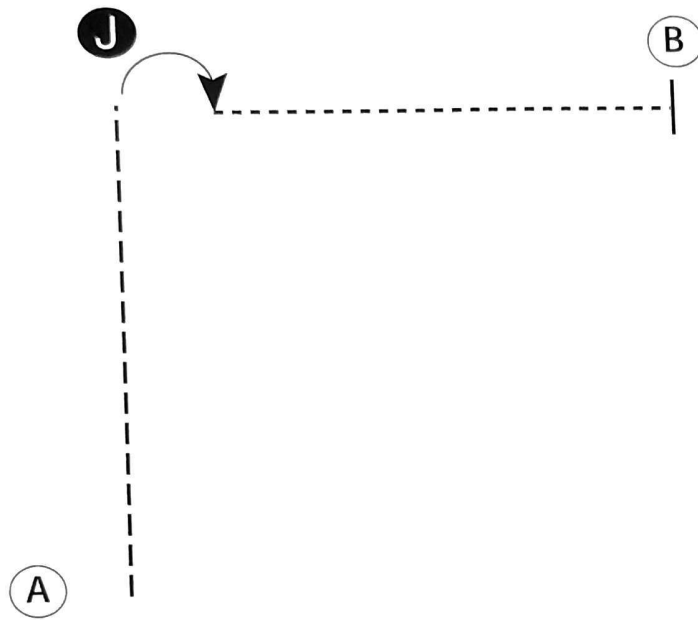

# St Clair County 4H & youth Fair Horse Shows

Pee Wee Showmanship Pattern #1

Be ready at A.

1. Trot from A to Judge.
2. Stop and set up for inspection.
3. When dismissed, perform a 90 degree turn.
4. Walk away from judge to B.
5. Stop at B.
6. Follow the instructions of your ring steward.

Walk	-----
Trot	- - - - -
Back	← ⊃ ⊃ ⊃ ⊃
Marker	⊙ B
Judge	● J